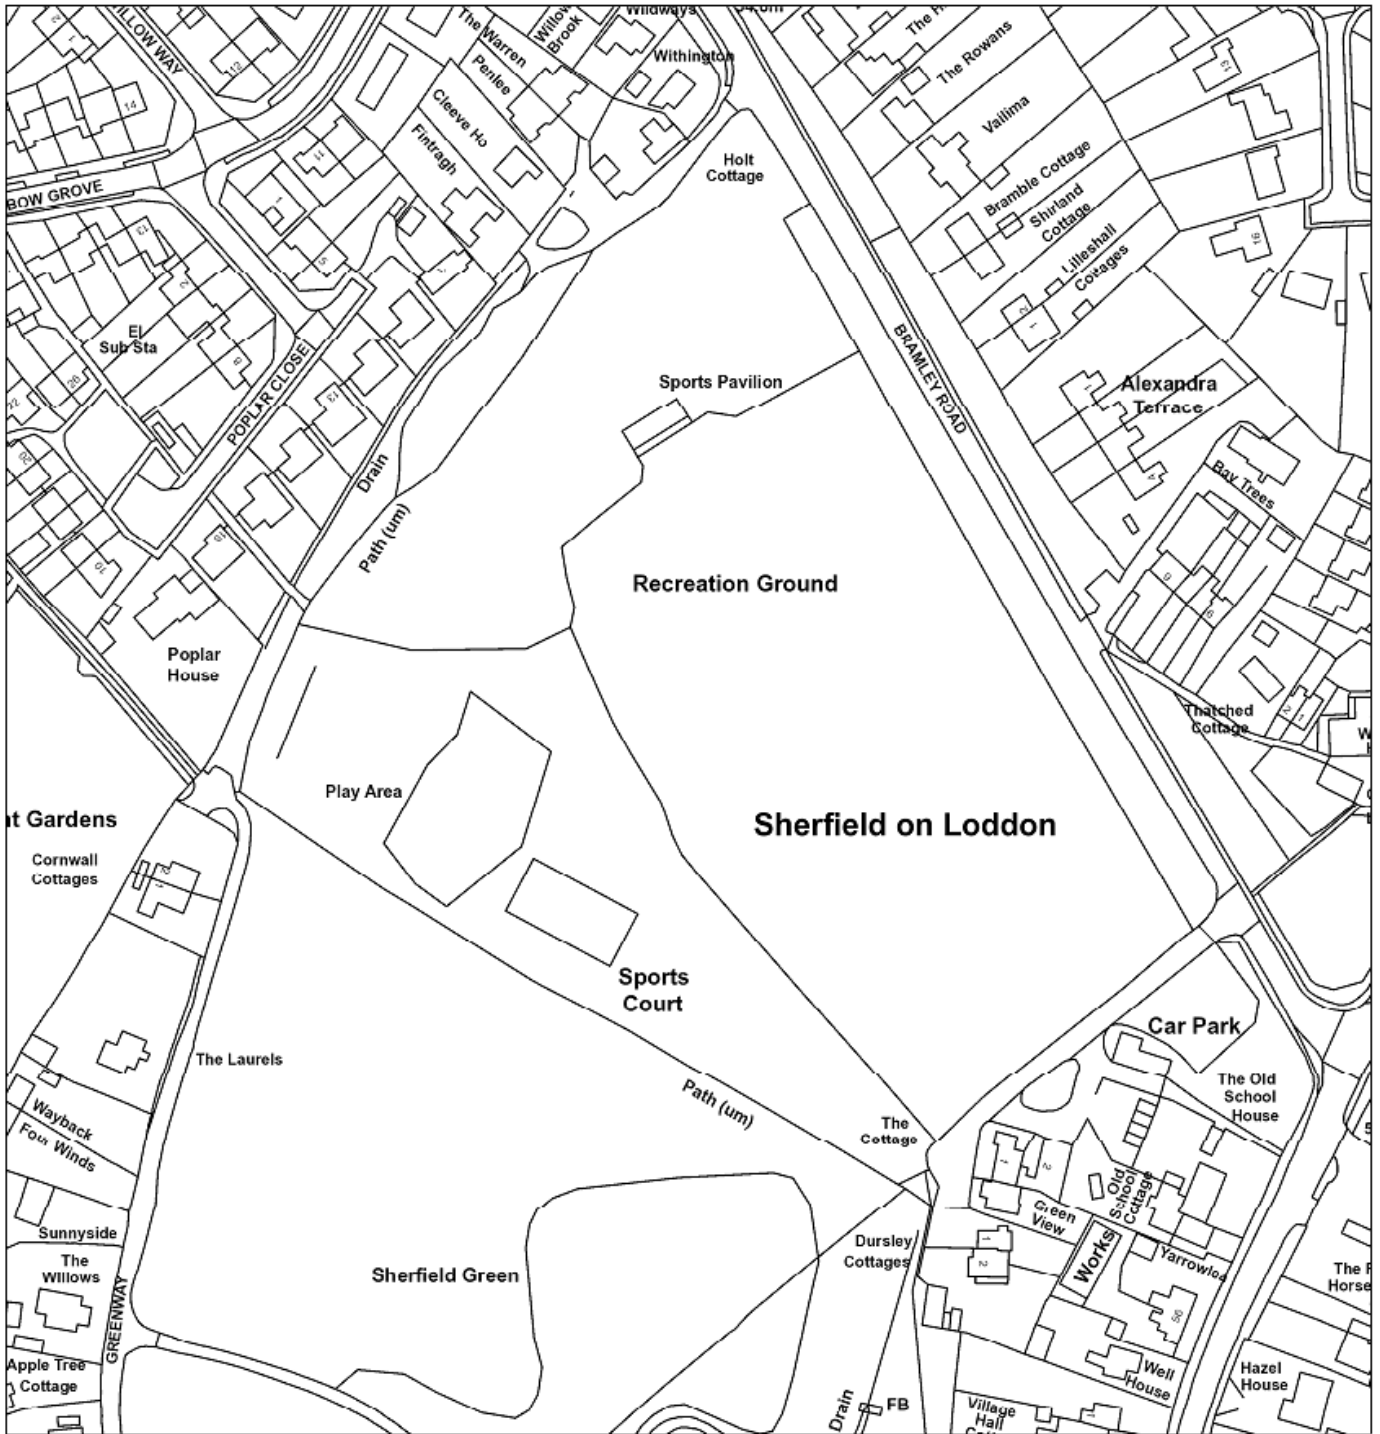

- OS Lines
- - - OS MasterMap Area BW

1:1,250

ICT

Basingstoke and Deane Web Mapping

June 12, 2019

1:1,250

- OS Lines
- ⋯ OS MasterMap Area BW

ICT

Basingstoke and Deane Web Mapping

June 12, 2019

- OS Lines
- ⋯ OS MasterMap Area BW

1:1,250

ICT

Basingstoke and Deane Web Mapping

June 12, 2019

1:1,250

- OS Lines
- ⋯ OS MasterMap Area BW

ICT