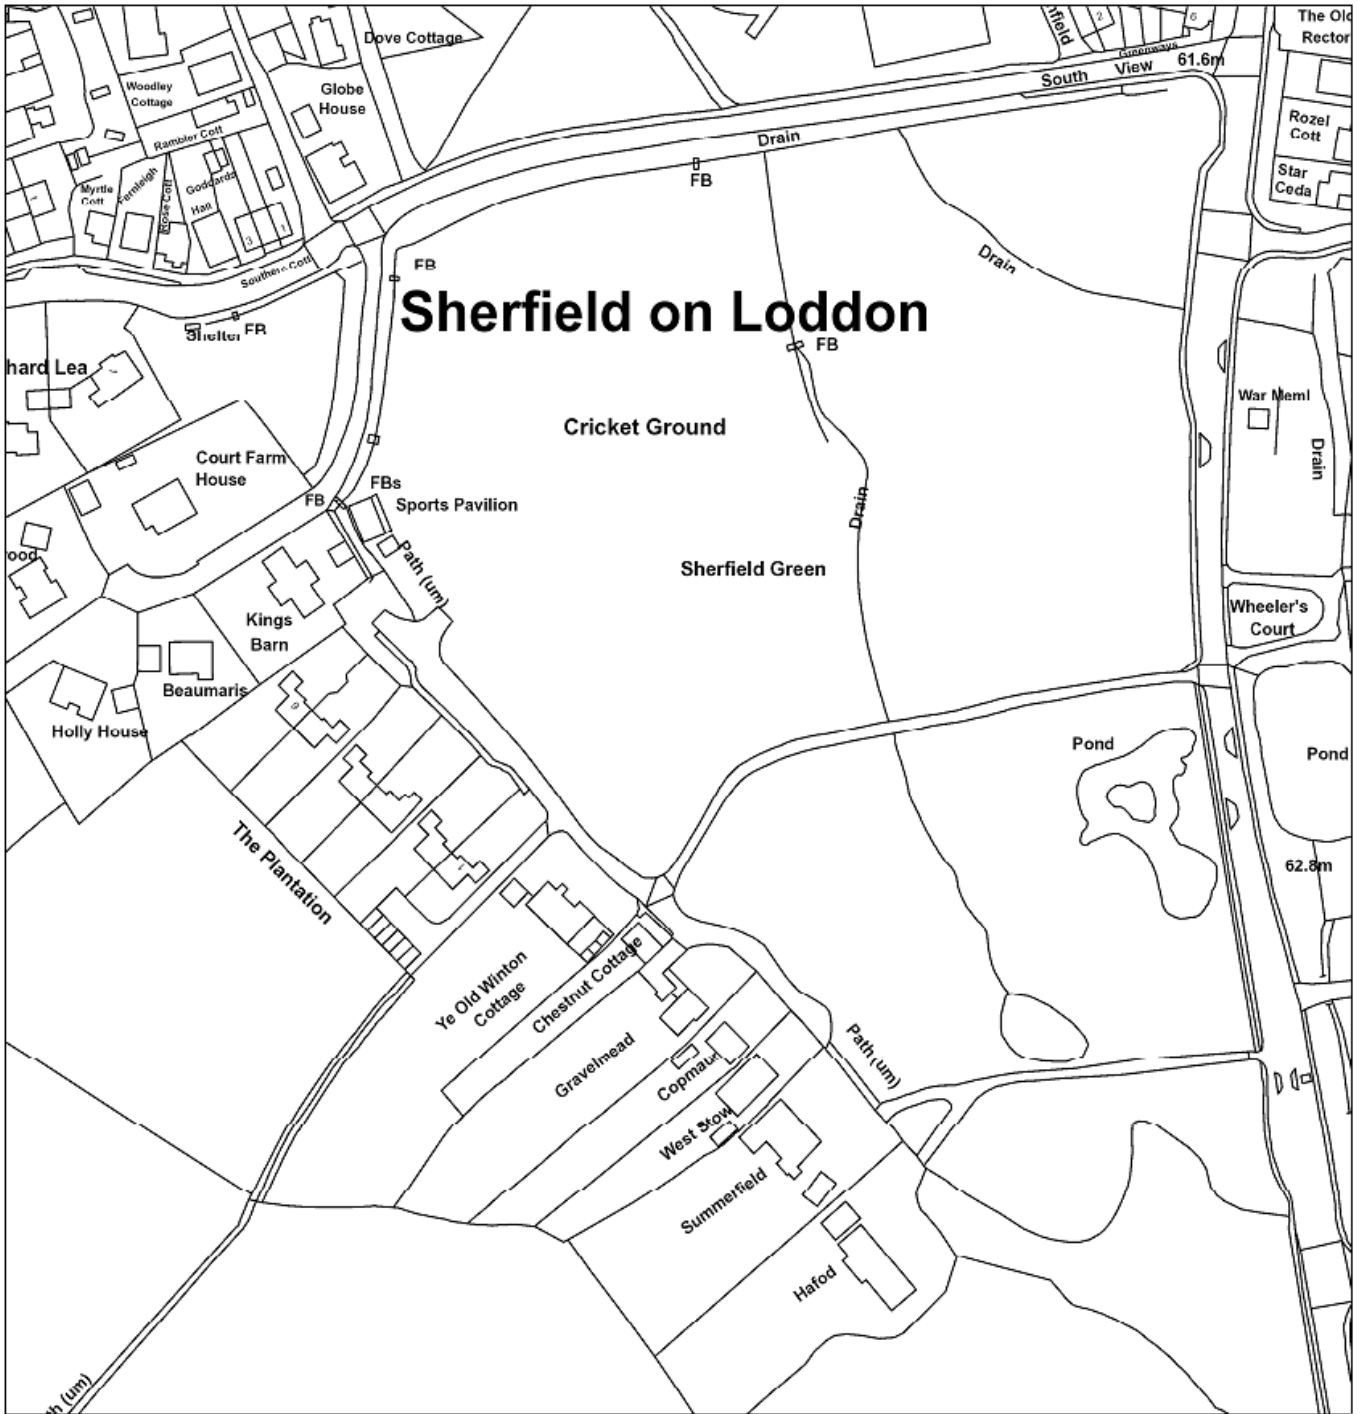

SHERFIELD ON LODDON VILLAGE GREEN

**MAPS FROM BDBC SHOWING PATHS, TRACKS, DITCHES,
BUILDINGS, HARVEST HEDGES, AND OTHER FEATURES**

Starting at the southern end.

Basingstoke and Deane Web Mapping

June 12, 2019

- OS Lines
- - - OS MasterMap Area BW

1:1,250

ICT

Basingstoke and Deane Web Mapping

June 12, 2019

1:1,250

- OS Lines
- ⋯ OS MasterMap Area BW

ICT

Basingstoke and Deane Web Mapping

June 12, 2019

- OS Lines
- ⋯ OS MasterMap Area BW

1:1,250

ICT

Basingstoke and Deane Web Mapping

June 12, 2019

1:1,250