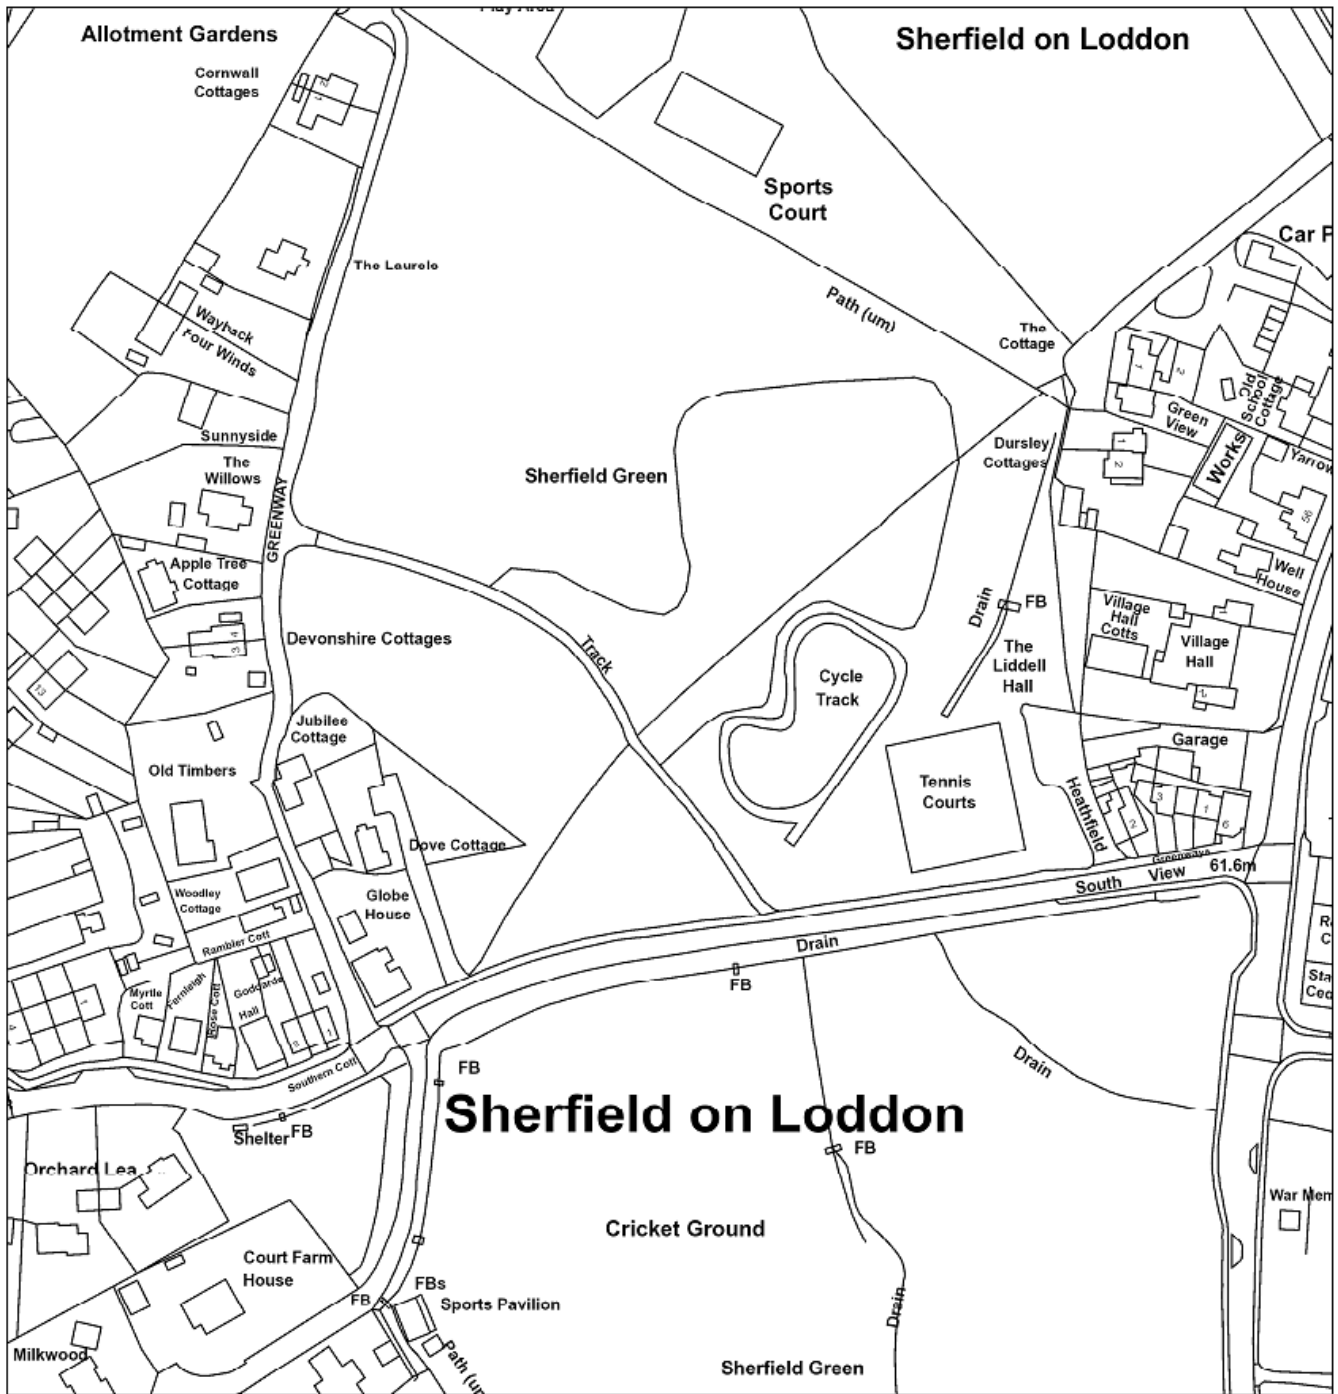

SHERFIELD ON LODDON VILLAGE GREEN

**MAPS FROM BDBC SHOWING PATHS, TRACKS, DITCHES,
BUILDINGS, HARVEST HEDGES, AND OTHER FEATURES**

Starting at the southern end.

Basingstoke and Deane Web Mapping

June 12, 2019

- OS Lines
- - - OS MasterMap Area BW

1:1,250

ICT

Basingstoke and Deane Web Mapping

June 12, 2019

1:1,250

- OS Lines
- ⋯ OS MasterMap Area BW

ICT

Basingstoke and Deane Web Mapping

June 12, 2019

- OS Lines
- ⋯ OS MasterMap Area BW

1:1,250

ICT

Basingstoke and Deane Web Mapping

June 12, 2019

1:1,250

- OS Lines
- ⋯ OS MasterMap Area BW

ICT